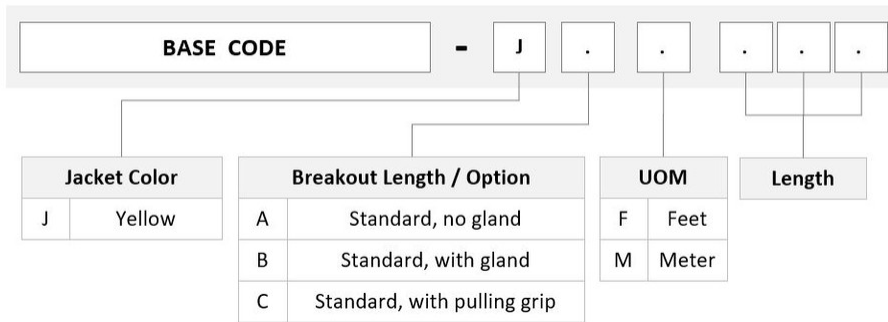

General Specifications

Color, boot A	Black
Color, connector A	Green
Color, boot B	Black
Color, connector B	Green
Construction Type	Stranded
Furcation Color	Yellow
Interface, Connector A	MPO-12/APC Female
Interface, Connector B	MPO-12/APC Female
Jacket Color	Yellow
Polarity	Method B (LL)
Fibers per Subunit, quantity	12
Total Fibers, quantity	48

Dimensions

Breakout Length	33 in
Cable Assembly Length Range (m)	3 – 999
Cable Assembly Length Range (ft)	10 – 999

FGWMPMPAH

Ordering Tree

Mechanical Specifications

Cable Retention Strength, maximum 11.24 lb @ 0 ° | 4.40 lb @ 90 °