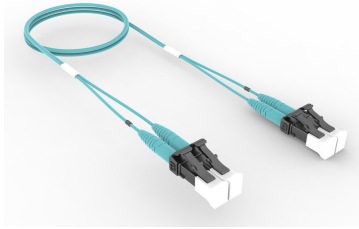

## Base Product

Fiber Patch Cord, LC/UPC/UPC to LC/UPC/UPC, Multimode OM4, 1.6 mm Duplex, Low Smoke Zero Halogen (LSZH)

## Product Classification

<b>Regional Availability</b>	Asia   Australia/New Zealand   China   Europe   India   Latin America   Middle East/Africa   North America
<b>Portfolio</b>	CommScope®
<b>Product Type</b>	Fiber patch cord, duplex
<b>Product Brand</b>	SYSTIMAX InstaPATCH® 360
<b>Product Series</b>	FFX
<b>Ordering Note</b>	For lengths greater than 999 ft (304 m), orders must be in meters   Minimum length may vary based on cable configuration   Replacement for MEA Region: 2105027