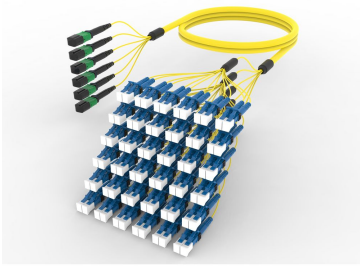

F4WMPLCAK

Base Product

Singlemode MPO (Unpinned) to LC/UPC, InstaPATCH® 360 Ruggedized Fanout Cable, 72-Fiber, Low Smoke Zero Halogen B2ca

Product Classification

Regional Availability	Europe
Portfolio	CommScope®
Product Type	Ruggedized fanout
Product Brand	SYSTIMAX InstaPATCH® 360
Ordering Note	For lengths greater than 999 ft (304 m), orders must be in meters Minimum length may vary based on cable configuration Not available in the United States or Canada

General Specifications

Color, boot A	Black
Color, connector A	Green
Color, boot B	Blue
Color, connector B	Blue
Construction Type	Stranded
Furcation Color	Yellow
Interface, Connector A	MPO-12/APC Female
Interface, Connector B	LC/UPC
Jacket Color	Yellow
Polarity	Method B (LL)
Fibers per Subunit, quantity	12
Total Fibers, quantity	72

Dimensions

Cable Assembly Length Range (m)	3 – 999
--	---------

F4WMPLCAK

Cable Assembly Length Range (ft)

7 – 999

Ordering Tree

Mechanical Specifications

Cable Retention Strength, maximum 11.24 lb @ 0° | 4.40 lb @ 90°

Optical Specifications

Fiber Mode Singlemode

Fiber Type G.652.D | G.657.A1, TeraSPEED®

Environmental Specifications

Operating Temperature -10 °C to +60 °C (+14 °F to +140 °F)

EN50575 CPR Cable EuroClass Fire Performance B2ca