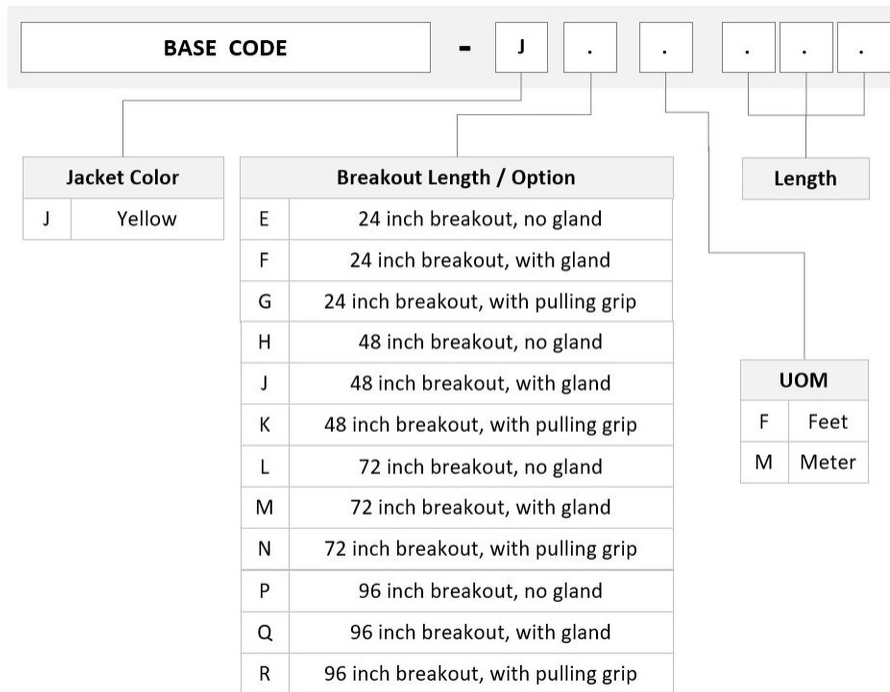

General Specifications

Color, boot A	Black
Color, connector A	Green
Color, boot B	Blue
Color, connector B	Blue
Construction Type	Stranded
Furcation Color	Yellow
Interface, Connector A	MPO-12/APC Female
Interface, Connector B	LC/UPC
Jacket Color	Yellow
Polarity	Method B (LL)
Fibers per Subunit, quantity	12
Total Fibers, quantity	72

Dimensions

Cable Assembly Length Range (m)	3 – 999
--	---------

F4WMPLCAK

Cable Assembly Length Range (ft)

7 – 999

Ordering Tree

Mechanical Specifications

Cable Retention Strength, maximum 11.24 lb @ 0° | 4.40 lb @ 90°