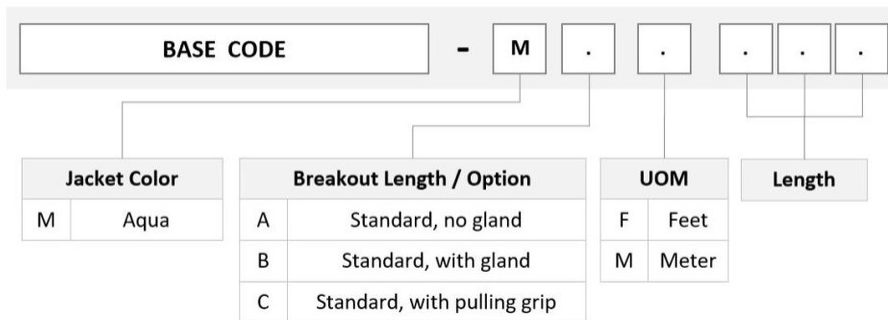

General Specifications

Color, boot A	Black
Color, connector A	Aqua
Color, boot B	Black
Color, connector B	Aqua
Construction Type	Stranded
Furcation Color	Aqua
Interface, Connector A	MPO-12/UPC Female
Interface, Connector B	MPO-12/UPC Male
Jacket Color	Aqua
Polarity	Method B (LL)
Fibers per Subunit, quantity	12
Total Fibers, quantity	12

Dimensions

Breakout Length	33 in
Cable Assembly Length Range (m)	3 – 999
Cable Assembly Length Range (ft)	10 – 999

F3XMPMXAD

Ordering Tree

Mechanical Specifications

Cable Retention Strength, maximum 11.24 lb @ 0 ° | 4.40 lb @ 90 °