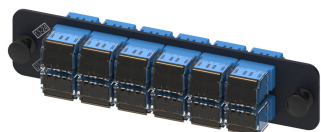

760027433 | PNL-BK-024-SFA-LC02-BL-SHUTTERED

Adapter Pack, Black, 1000-Type, with 12 TeraSPEED® Singlemode duplex LC Adapters, blue, shuttered

Product Classification

Regional Availability	Asia Australia/New Zealand EMEA Latin America North America
Portfolio	CommScope®
Product Type	Fiber adapter pack
Product Brand	TeraSPEED®
Product Series	1000-style

General Specifications

Application	Used in conjunction with panels and enclosures (rack, wall, and floor mount) that accept 1000 style panels
Adapter Color	Blue
Adapter Cutout, quantity	24
Adapters, quantity	12
Body Style	Duplex
Color, front	Black
Interface	LC/UPC
Pigtails Included, quantity	0
Shuttered	Yes
Total Ports, quantity	12

760027433 | PNL-BK-024-SFA-LC02-BL-SHUTTERED

REACH-SVHC	Compliant as per SVHC revision on www.commscope.com/ProductCompliance
ROHS	Compliant
UK-ROHS	Compliant/Exempted

Included Products

760056028 SFA-LC02-BL/LP-SHUTTERED	-	TeraSPEED® LC Duplex Low Profile Shuttered Adapter, Blue, Single Pack
---------------------------------------	---	---