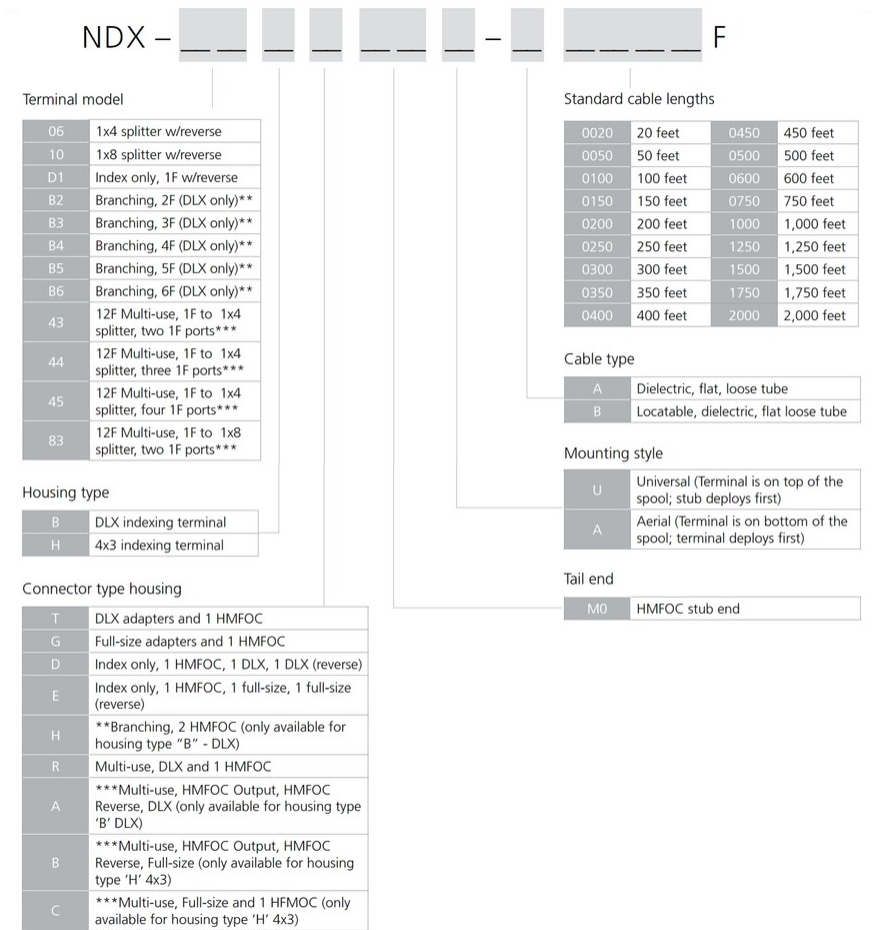

NDX-06BTMOU-A2000F

Material Specifications

Enclosure Material Type

Gasketed hardened plastic

Optical Specifications

Fiber Type

G.652.D

Operating Wavelength Range

1260 – 1635 nm

Attenuation Cable Coefficient, maximum

0.30 dB/km @ 1550 nm | 0.40 dB/km @ 1310 nm

Attenuation Splitter, maximum

7.1 dB

Attenuation Terminal Connectors, maximum

0.45 dB

Directivity, minimum

60 dB

Uniformity, maximum

0.8 dB

Insertion Loss, Splitter, typical

6.7 dB