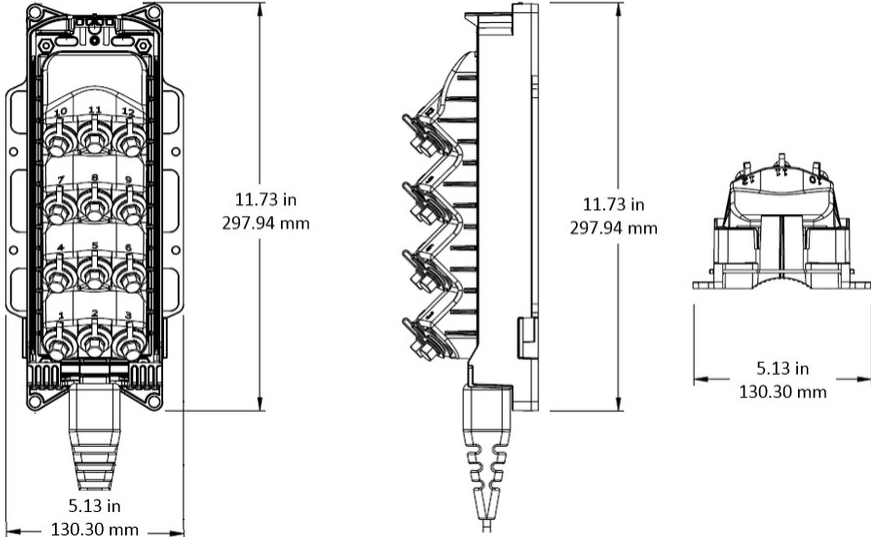

## Dimensions

<b>Height</b>	297.8 mm   11.724 in
<b>Width</b>	130.3 mm   5.13 in
<b>Depth</b>	90.4 mm   3.559 in

# NDX-06BTMOU-A2000F

**Cable Stub Length**

609.6 m | 2000 ft

**Cable Outer Diameter**

4.5 x 8.1 mm (0.18 x 0.32 in)

## Dimension Drawing