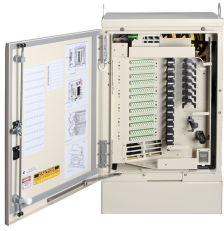

FD3-AC144J00GBDP2

FDH 3000 Fiber Distribution Extra Small Cabinet, 144F, SC/APC, no splitters, single armor loose tube, 200 ft, 24F

Product Classification

Regional Availability	North America
Product Type	Fiber distribution hub
Product Series	FDH 3000

General Specifications

Access	Front
Cable Type	Armored - Single Loose Tube
Color	Putty white
Distribution Cables, quantity	1
Distribution Ports, quantity	144
Fibers per Distribution Cable, quantity	144
Fibers per Feeder Cable, quantity	24
Interface, Input	SC
Interface Feature, Input	APC
Mounting	Pad
Splitter Slots, quantity	9

Dimensions

Height	914 mm 35.984 in
Width	533 mm 20.984 in
Depth	356 mm 14.016 in
Cable Length	30.48 m 100 ft
Enclosure Size	Extra small

Material Specifications

Finish	Powder coated
Material Type	Steel

FD3-AC144J00GBDP2