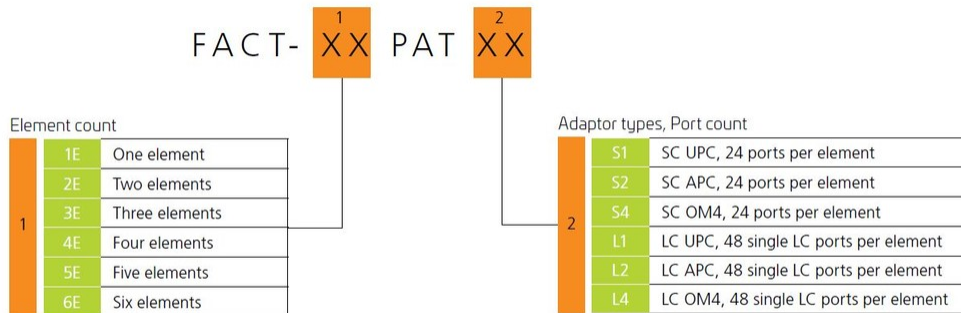

760239995 | FACT-4EPATL4

Dimensions

Height	123.8 mm | 4.874 in
Width	524 mm | 20.63 in
Depth	283 mm | 11.142 in

Ordering Tree

Optical Specifications

Fiber Mode	Multimode
Fiber Type	OM4

Environmental Specifications

Operating Temperature	-40 °C to +70 °C (-40 °F to +158 °F)
Storage Temperature	-20 °C to +85 °C (-4 °F to +176 °F)
Flammability Rating	UL 94 V-0

Packaging and Weights

Included	Mounting hardware
Packaging quantity	1

Regulatory Compliance/Certifications

Agency	Classification
CHINA-ROHS	Below maximum concentration value
ISO 9001:2015	Designed, manufactured and/or distributed under this quality management system