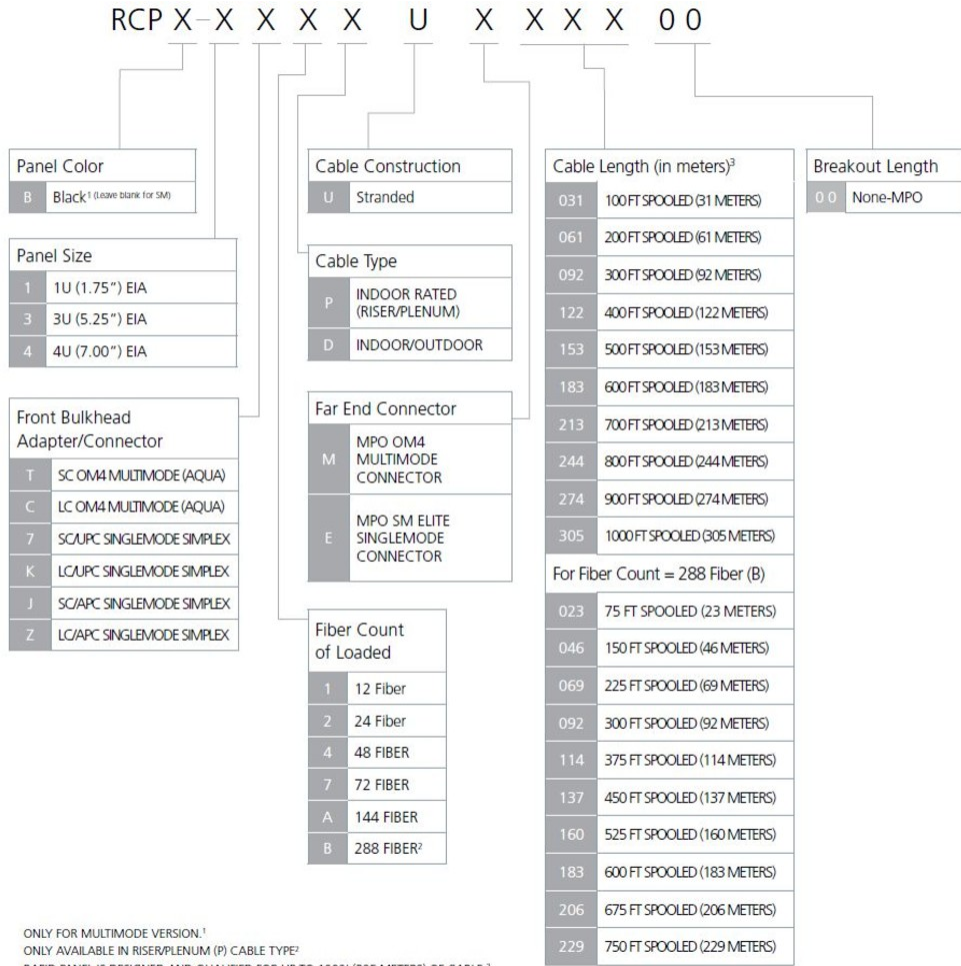

## Product Classification

<b>Regional Availability</b>	Latin America   North America
<b>Portfolio</b>	CommScope®
<b>Product Type</b>	Fiber patch panel, with rapid cable
<b>Product Brand</b>	RapidFiber®
<b>Product Series</b>	RCP

## General Specifications

<b>Functionality</b>	Patching
<b>Body Style</b>	Symmetrical
<b>Cable Exit Location</b>	Rear, left side
<b>Cable Stub Type</b>	Indoor/outdoor, microcable
<b>Color</b>	Putty white
<b>Door Type, front</b>	Hinged   Slide latch   Transparent
<b>Growth Configuration</b>	Fully loaded
<b>Interface, front</b>	SC/UPC
<b>Interface, rear</b>	MPO
<b>Patch Cord Entry Location</b>	Front, left side   Front, right side
<b>Rack Type</b>	EIA 19 in   EIA 23 in
<b>Rack Units</b>	3
<b>Shelf Movement</b>	Sliding
<b>Total Fibers, quantity</b>	72
<b>Total Ports, quantity</b>	72
<b>Transmission Standards</b>	IEC 60794-2   ISO/IEC 11801   TIA/EIA-568-B.3

## Dimensions

<b>Height</b>	133.35 mm   5.25 in
<b>Width</b>	482.6 mm   19 in

## Ordering Tree