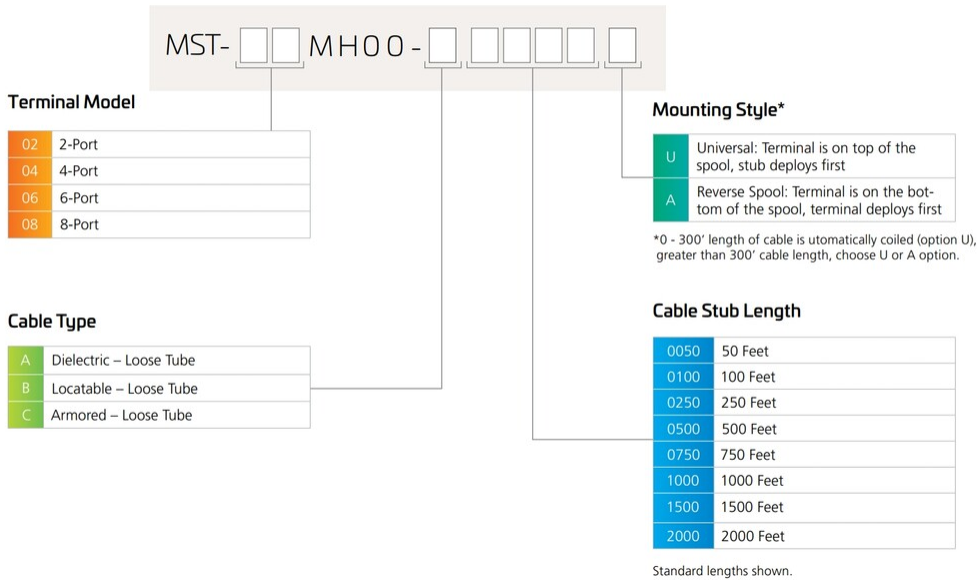

Ordering Tree

Material Specifications

Enclosure Material Type	Gasketed hardened plastic