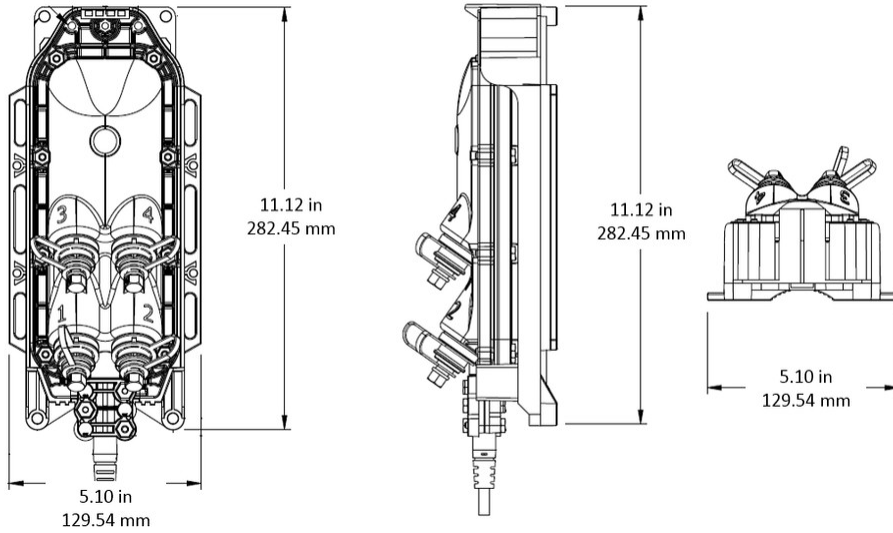

MST-04MH00-B0750U

Cable Length, stub	750 ft (228 m)
Cable Outer Diameter	5.0 mm (0.20 in)

Dimension Drawing