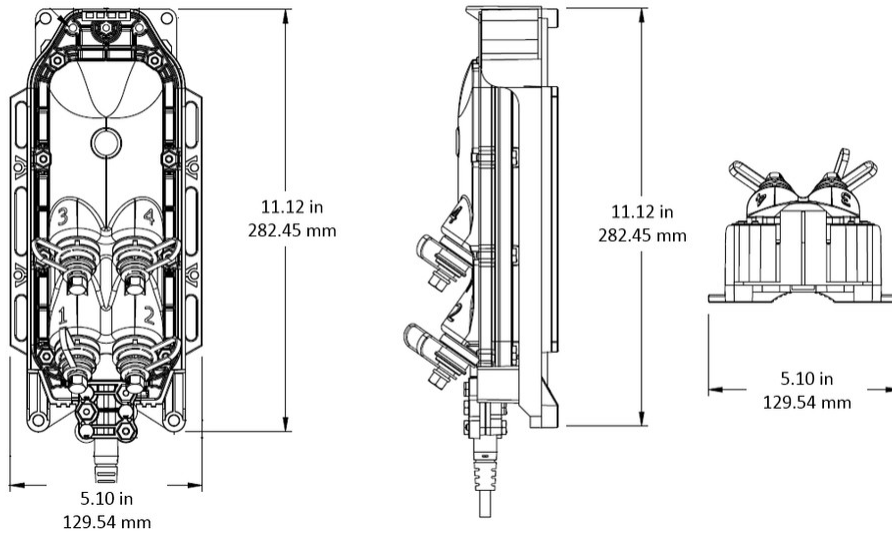

MST-02MH00-A2000A

Ordering Tree

MST - MH00 -

Terminal model

02	2 ports
04	4 ports
06	6 ports
08	8 ports

Cable type

A	Dielectric, flat, loose tube
B	Locatable, flat, loose tube
C	Armored, round, loose tube

Mounting style*

U	Universal: Terminal is on top of the spool; stub deploys first
A	Reversal spool: Terminal is on the bottom of the spool; terminal deploys first

Standard cable stub length

0050	50 feet
0100	100 feet
0250	250 feet
0500	500 feet
0750	750 feet
1000	1000 feet
1500	1500 feet
2000	2000 feet

Standard lengths shown; metric lengths available

Material Specifications

Enclosure Material Type

Gasketed hardened plastic

Optical Specifications

Fiber Type

G.657.A1/A2

Operating Wavelength Range

1260 – 1635 nm

Attenuation Cable Coefficient, maximum

0.30 dB/km @ 1550 nm | 0.40 dB/km @ 1310 nm