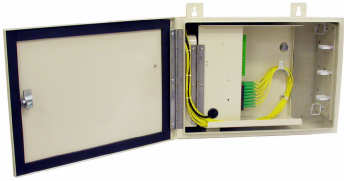

FDT-GJ012NXT2000

OFDT Outdoor Fiber Distribution Terminal, 24-fiber, SC/APC, 12 ports loaded, loose tube OSP cable, 200 ft

- OFDT is a compact and secure family of enclosures by connecting fiber cables at MDUs
- Features a unique “swing frame” type design that separates the splicing in the rear from the patch access in the front
- Accommodates a variety of OSP cable types via sealed grommet entry with standard grip clamps
- Robust steel construction protects fibers against damage and ensures network reliability

Product Classification

Regional Availability	North America
Product Type	Fiber distribution terminal
Product Series	OFDT

General Specifications

Functionality	Patching
Access	Front
Enclosure Color	Putty white
Front Door Type	Double hinged
Growth Configuration	Partially loaded
Interface	SC/APC
Lock Type	Padlock ready
Mounting	Wall
Port Capacity, maximum	24
Port, quantity	12

Dimensions

Height	342.9 mm 13.5 in
Width	482.6 mm 19 in
Depth	203.2 mm 8 in
Cable Length	60.96 m 200 ft

Material Specifications

Enclosure Material Type	Steel
--------------------------------	-------

FDT-GJ012NXT2000