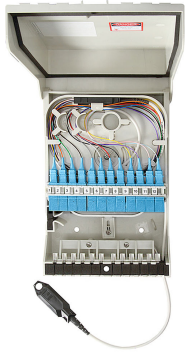

# RDT-SM12N00P06191

---

RapidFiber® Mini-RDT Distribution Terminal, 12-fiber, SC/UPC, plenum cable, 200 ft

- Designed to provide a quick and simple solution for installing fiber in small and medium sized MDU's
- Incorporates a unique fiber cable spooling system that stores up fiber cable within the enclosure
- Removes the need for field termination and extensive site survey inspections