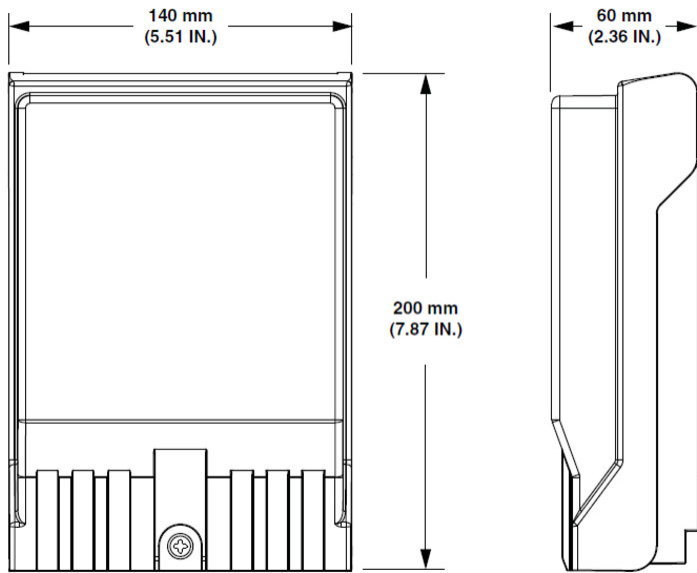

RDT-SM12N00P06191

Ordering Tree

RDT - S M XX X 0 0 X XXX X X

Enclosure type

M 12 Fiber plastic

Cable count

04 4
08 8
12 12

Connector type

J SC/APC
K LC/UPC
L LC/APC
N SC/UPC

Cable type

D Indoor/outdoor 3.6mm black
P 3mm loose tube ivory plenum (zipcord for 24 fibers)

Stubbed end configuration

A MPO connector
O No connector

Fanout

1 SC/UPC
2 SC/APC
3 LC/UPC
4 LC/APC

Enclosure end configuration

9 900µm - standard

Cable Length (Plenum)

030	30 meters (100')
061	61 meters (200')
092	92 meters (300')
122	122 meters (400')
152	152 meters (500')
183	183 meters (600')

Cable Length (Indoor/Outdoor)

015	15 meters (50')
030	30 meters (100')
045	45 meters (150')
061	61 meters (200')
076	76 meters (250')
092	92 meters (300')
107	107 meters (350')
122	122 meters (400')
137	137 meters (450')
152	152 meters (500')
168	168 meters (550')
183	183 meters (600')
198	198 meters (650')