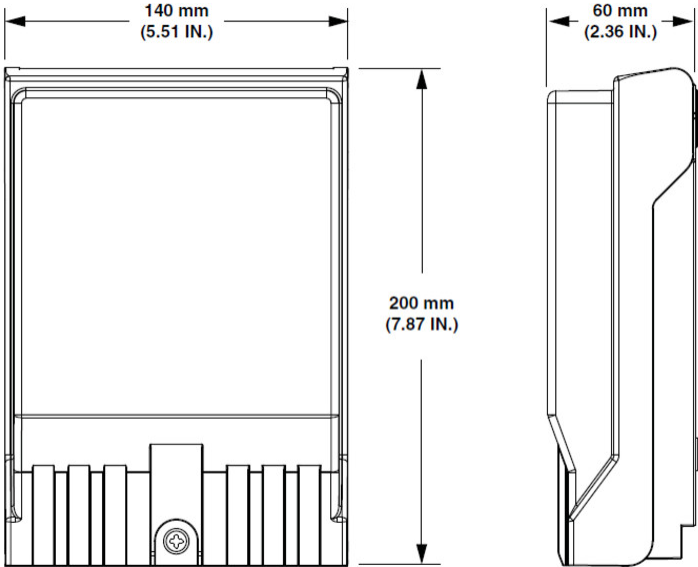

RDT-SM12N00D18390

RapidFiber® Mini-RDT Distribution Terminal, 12-fiber, SC/UPC, Indoor /outdoor cable, 600 ft

- Designed to provide a quick and simple solution for installing fiber in small and medium sized MDU's
- Incorporates a unique fiber cable spooling system that stores up fiber cable within the enclosure
- Removes the need for field termination and extensive site survey inspections

General Specifications

| | |
|-----------------------------|----------------------------|
| Adapters, quantity | 12 |
| Cable Entry Location | Bottom left Bottom right |
| Cable Type | Indoor/outdoor - Stranded |
| Color | Gray |
| Interface | SC/UPC |
| Interface, stub | No connector |
| Mounting | Wall |
| Port, quantity | 12 |

Dimensions

| | |
|-----------------------------|-------------------|
| Height | 200 mm 7.874 in |
| Width | 140 mm 5.512 in |
| Depth | 60 mm 2.362 in |
| Cable Length | 182.88 m 600 ft |
| Outer Cable Diameter | 4 mm 0.157 in |

RDT-SM12N00D18390

Dimension Drawing

Ordering Tree

RDT-SM12N00D18390

RDT - S M XX X 0 0 X XXX X X

Enclosure type

M 12 Fiber plastic

Cable count