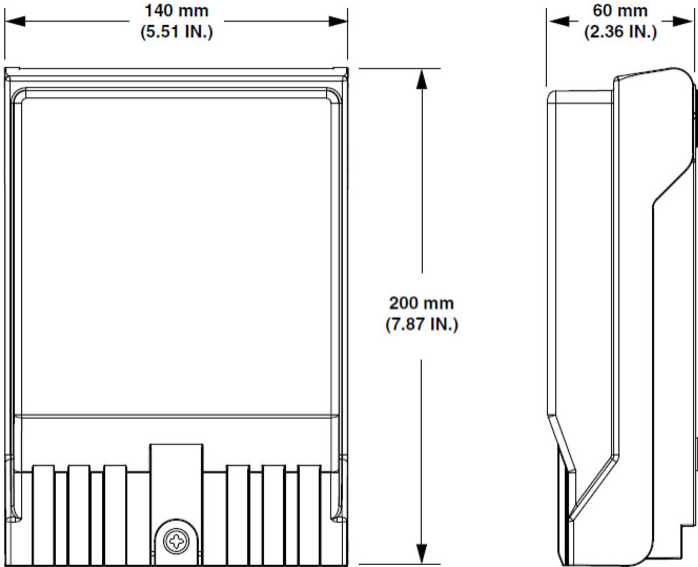

RDT-SM12K00P1529A

RapidFiber® Mini-RDT Distribution Terminal, 12-fiber, LC/UPC, plenum cable, 500 ft

- Designed to provide a quick and simple solution for installing fiber in small and medium sized MDU's
- Incorporates a unique fiber cable spooling system that stores up fiber cable within the enclosure
- Removes the need for field termination and extensive site survey inspections

OBSOLETE

Product Classification

Regional Availability	North America
Product Type	Fiber distribution terminal
Product Brand	RapidFiber®
Product Series	Mini-RDT

General Specifications

Adapters, quantity	6
Cable Entry Location	Bottom left Bottom right
Cable Type	Plenum - Stranded
Color	Gray
Interface	LC/UPC
Interface, stub	MPO
Mounting	Wall
Port, quantity	12

Dimensions

Height	200 mm 7.874 in
Width	140 mm 5.512 in
Depth	60 mm 2.362 in
Cable Length	152.4 m 500 ft
Outer Cable Diameter	3 mm 0.118 in

RDT-SM12K00P1529A

Dimension Drawing

Ordering Tree

RDT-SM12K00P1529A