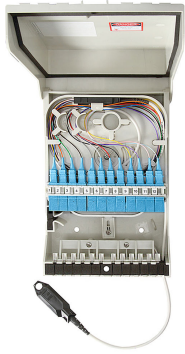

RDT-SM12K00P1529A

RapidFiber® Mini-RDT Distribution Terminal, 12-fiber, LC/UPC, plenum cable, 500 ft

- Designed to provide a quick and simple solution for installing fiber in small and medium sized MDU's
- Incorporates a unique fiber cable spooling system that stores up fiber cable within the enclosure
- Removes the need for field termination and extensive site survey inspections

OBSOLETE

Product Classification

Regional Availability	North America
Product Type	Fiber distribution terminal
Product Brand	RapidFiber®
Product Series	Mini-RDT

General Specifications

Adapters, quantity	6
Cable Entry Location	Bottom left Bottom right
Cable Type	Plenum - Stranded
Color	Gray
Interface	LC/UPC
Interface, stub	MPO
Mounting	Wall
Port, quantity	12

Dimensions

Height	200 mm 7.874 in
Width	140 mm 5.512 in
Depth	60 mm 2.362 in
Cable Length	152.4 m 500 ft
Outer Cable Diameter	3 mm 0.118 in

RDT-SM12K00P1529A

Dimension Drawing

Ordering Tree

RDT-SM12K00P1529A