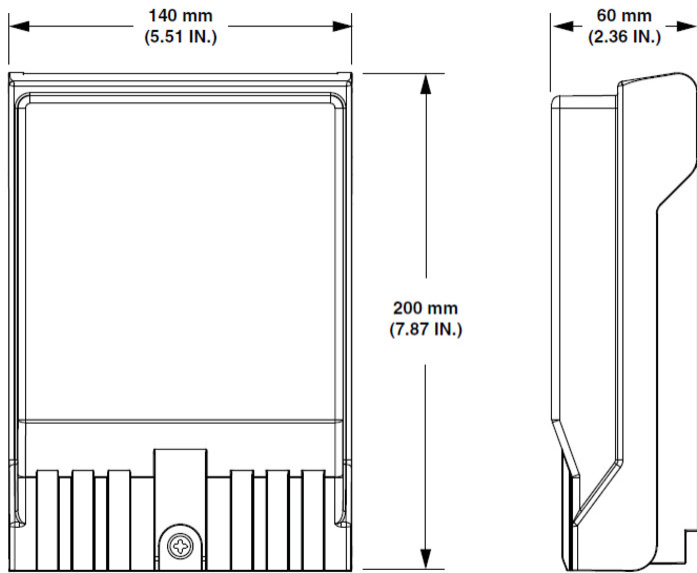

RDT-SM04J00P06190

RapidFiber® Mini-RDT Distribution Terminal, 4-fiber, SC/APC, plenum cable, 200 ft

- Designed to provide a quick and simple solution for installing fiber in small and medium sized MDU's
- Incorporates a unique fiber cable spooling system that stores up fiber cable within the enclosure
- Removes the need for field termination and extensive site survey inspections

Product Classification

Regional Availability	North America
Product Type	Fiber distribution terminal
Product Brand	RapidFiber®
Product Series	Mini-RDT

General Specifications

Adapters, quantity	4
Cable Entry Location	Bottom left Bottom right
Cable Type	Plenum - Stranded
Color	Gray
Interface	SC/APC
Interface, stub	No connector
Mounting	Wall
Port, quantity	4

Dimensions

Height	200 mm 7.874 in
Width	140 mm 5.512 in
Depth	60 mm 2.362 in
Cable Length	60.96 m 200 ft
Outer Cable Diameter	3 mm 0.118 in

Dimension Drawing

RDT-SM04J00P06190

Ordering Tree

RDT - S M XX X 0 0 X XXX X X

Stubbed end configuration

A MPO connector
O No connector

Fanout

1 SC/UPC
2 SC/APC
3 LC/UPC
4 LC/APC

Enclosure end configuration

9 900µm - standard

Cable Length (Plenum)

030	30 meters (100')
061	61 meters (200')
092	92 meters (300')
122	122 meters (400')
152	152 meters (500')
183	183 meters (600')