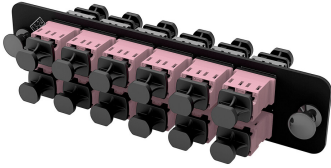

760243590 | PNL-BK-024-KHB-LC02-RO-NS

Adapter Pack, Black, 1000-Type, with 12 duplex keyed hybrid LC adapters, rose, no shutter

Product Classification

Regional Availability	Asia Australia/New Zealand EMEA Latin America North America
Portfolio	CommScope®
Product Type	Fiber adapter pack
Product Series	1000-style

General Specifications

Application	Used in conjunction with SD Panels Used in conjunction with panels and enclosures (rack, wall, and floor mount) that accept 1000 style panels
Adapter Color	Rose
Adapter Cutout, quantity	12
Adapters, quantity	12
Body Style	Duplex
Interface	LC/UPC
Interface Feature	Keyed Hybrid
Pigtails Included, quantity	0
Shuttered	No
Total Ports, quantity	24