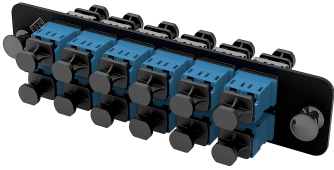

760243585 | PNL-BK-024-KHB-LC02-BL-NS

Adapter Pack, Black, 1000-Type, with 12 duplex keyed hybrid LC adapters, blue, no shutter

Product Classification

Regional Availability	Asia Australia/New Zealand EMEA Latin America North America
Portfolio	CommScope®
Product Type	Fiber adapter pack
Product Series	1000-style

General Specifications

Application	Used in conjunction with SD Panels Used in conjunction with panels and enclosures (rack, wall, and floor mount) that accept 1000 style panels
Adapter Color	Blue
Adapter Cutout, quantity	12
Adapters, quantity	12
Body Style	Duplex
Interface	LC/UPC
Interface Feature	Keyed Hybrid
Pigtails Included, quantity	0
Shuttered	No
Total Ports, quantity	24