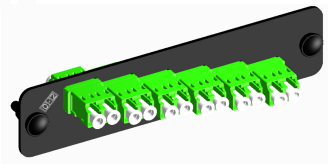

# 760241026

---

1000-Type Adapter Pack with 6 LC duplex SM adapters, green

## General Specifications

<b>Application</b>	Used in conjunction with 1000-type 1U, 2U and 4U adapter panel shelves, surface mount and raised floor enclosures
<b>Adapter Color</b>	Green
<b>Adapters, quantity</b>	6
<b>Body Style</b>	Duplex   Straight orientation
<b>Color, front</b>	Black
<b>Interface</b>	LC/APC
<b>Pigtails Included, quantity</b>	0
<b>Shuttered</b>	No
<b>Total Ports, quantity</b>	12

## Dimensions

<b>Height</b>	29 mm   1.142 in
<b>Width</b>	130 mm   5.118 in
<b>Depth</b>	29.2 mm   1.15 in