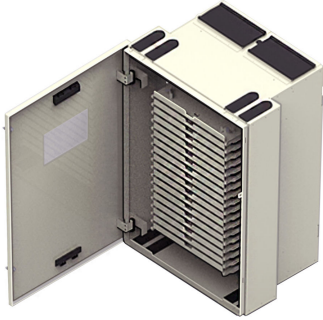

FEC

Base Product

Fiber Optic Entrance Cabinet (FEC)

CommScope's FEC Wall Mount Frame provides splicing, administration and storage for outside plant (OSP) and intrafacility cables (IFC). The cabinets are designed for deployment in a building equipment area and offers a cost-effective, space-saving alternative to splicing on the fiber frame.

Equipped with splice drawers and available in several configurations, the FEC's largest configuration accommodates up to 3456 stranded fibers or 10,368 ribbon fibers. Bend radius protection and discrete subunit routing paths ensure easy access and prevent excess attenuation.