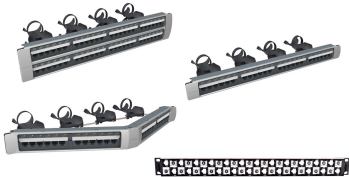

360-IP

SYSTIMAX 360™ iPatch® Panels

Product Classification

- Portfolio** SYSTIMAX®
- Product Type** RJ45 patch panel
- Product Brand** iPatch®