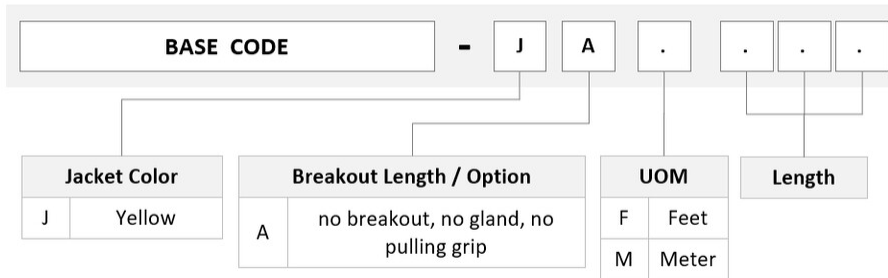

General Specifications

Color, boot A	Black
Color, connector A	Yellow
Color, boot B	Black
Color, connector B	Yellow
Construction Type	Stranded
Furcation Color	Yellow
Interface, Connector A	MPO-12/APC Female
Interface Body Style, connector A	Push-pull boot
Interface, Connector B	MPO-12/APC Female
Interface Body Style, connector B	Push-pull boot
Jacket Color	Yellow
Polarity	Method B Enhanced (ULL)
Fibers per Subunit, quantity	12
Total Fibers, quantity	12

Dimensions

Cable Assembly Length Range (m)	1 – 305
Cable Assembly Length Range (ft)	1 – 999

UQGMWMMWGD

Ordering Tree

Mechanical Specifications

Cable Retention Strength, maximum 11.24 lb @ 0 ° | 4.40 lb @ 90 °