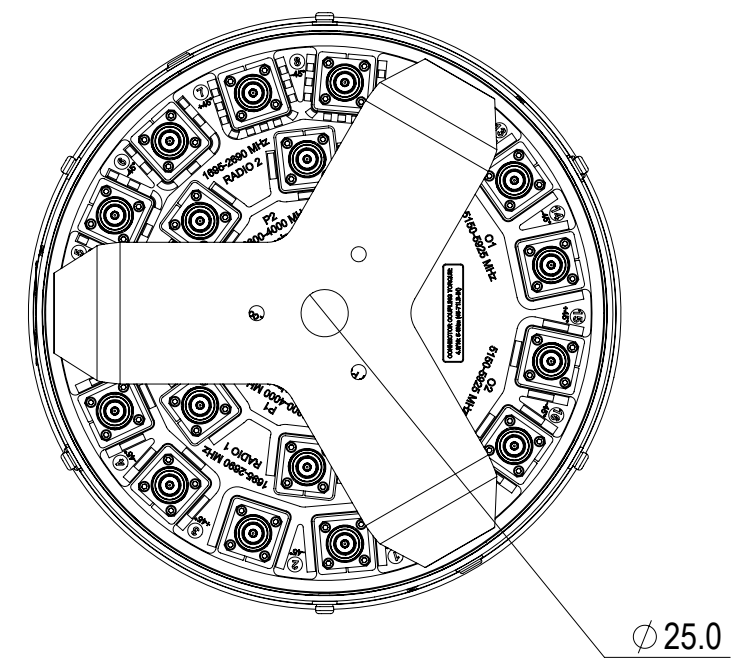

NOTES:

REVISION
D

V4SSPP-360S-F

VIEW A-A
BRACKET NOT SHOWN