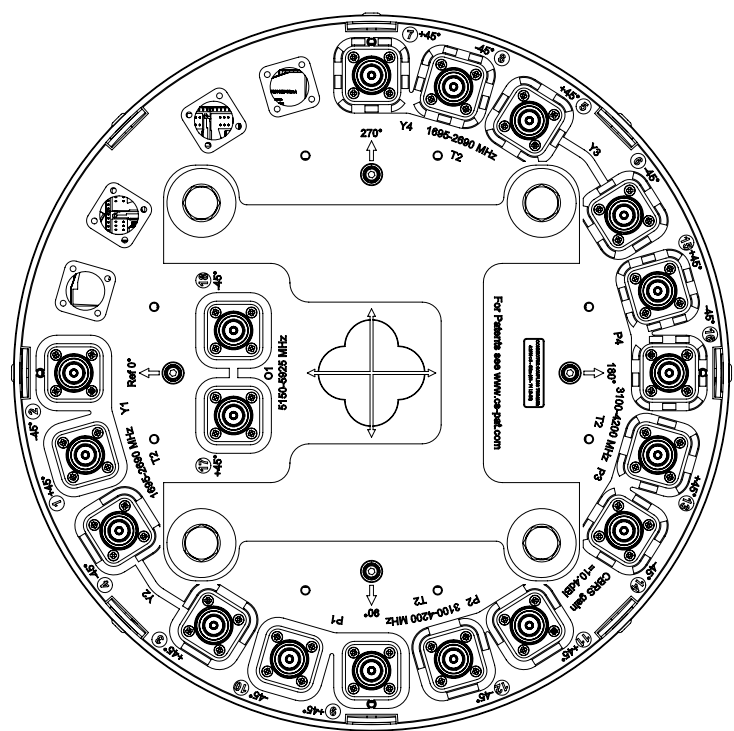

REVISION
A

V4S4P-360S-F2

VIEW A-A
BRACKET NOT SHOWN