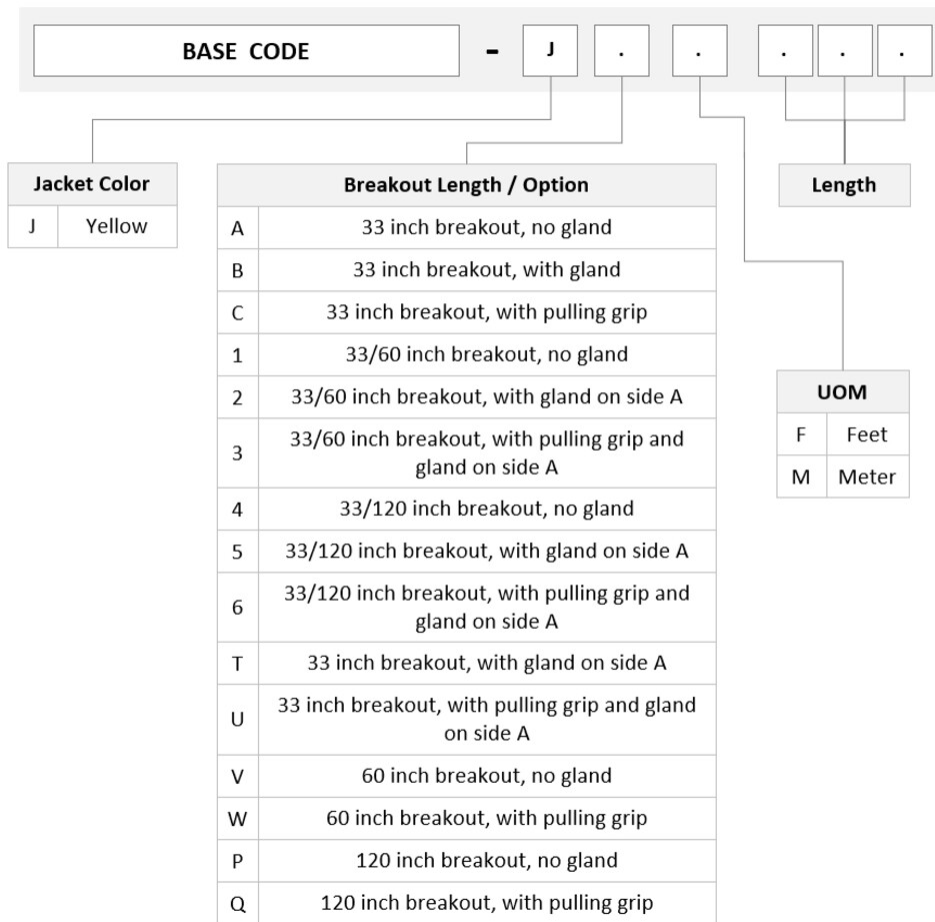

AGGMYMWAD

Ordering Tree

Mechanical Specifications

Cable Retention Strength, maximum 11.24 lb @ 0 ° | 4.40 lb @ 90 °

Optical Specifications

Fiber Mode Singlemode

Fiber Type G.652.D | G.657.A2, TeraSPEED®

Environmental Specifications

Operating Temperature -10 °C to +60 °C (+14 °F to +140 °F)

Environmental Space Indoor | Plenum