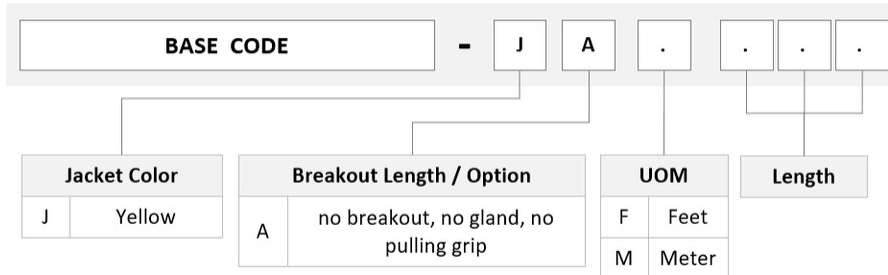

UQGQXQXF8

Cable Assembly Length Range (ft)

1 – 999

Ordering Tree

Mechanical Specifications

Cable Retention Strength, maximum 11.24 lb @ 0 ° | 4.40 lb @ 90 °

Optical Specifications

Fiber Mode Singlemode

Fiber Type G.657.A2, TeraSPEED®

Environmental Specifications

Operating Temperature -10 °C to +60 °C (+14 °F to +140 °F)

Environmental Space Indoor | Plenum

Regulatory Compliance/Certifications

Agency	Classification
ANATEL	Compliant
ISO 9001:2015	Designed, manufactured and/or distributed under this quality management system

Included Products

- 760248402 P-008-MP-8G1-F20YL – Fiber indoor cable, TeraSPEED® Plenum for Light Duty MPO Patchcords, 8 fiber, Singlemode G.657.A2/B2, Feet jacket marking, Yellow jacket color
- 860659022 – MPO-08, ULTRA LOW LOSS, MALE, Singlemode, GREEN, 2mm