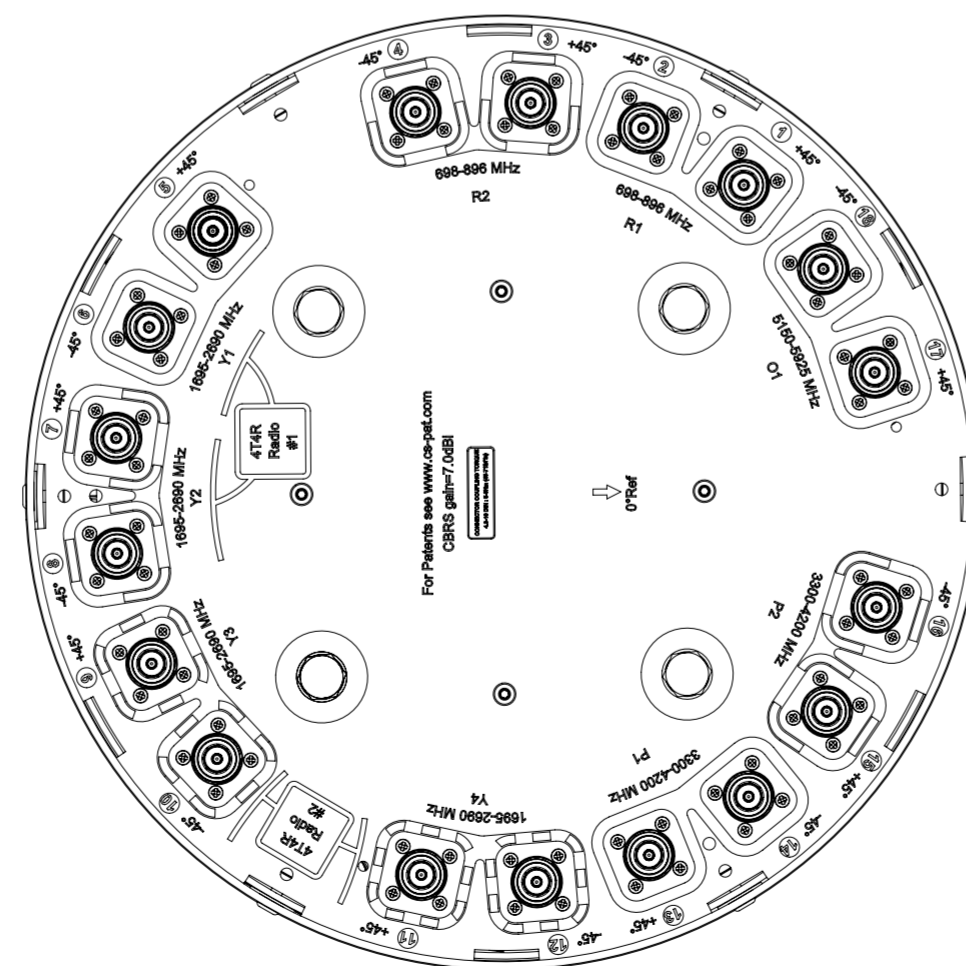

REVISION
B

NNV4SSP-360S-F2

VIEW A-A
BRACKET NOT SHOWN