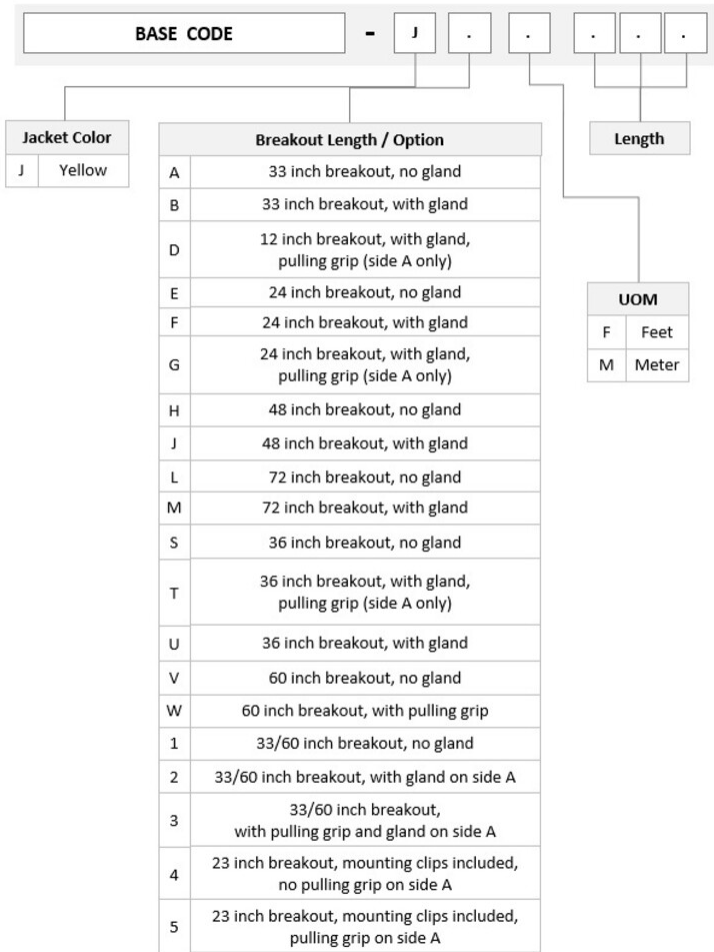

General Specifications

Connector A, quantity	4
Color, boot A	Blue
Color, connector A	Green
Connector B, quantity	4
Color, boot B	Blue
Color, connector B	Blue
Construction Type	Stranded
Furcation Color	Yellow
Interface, Connector A	LC/UPC
Interface Feature, connector A	Uniboot
Interface, Connector B	LC/UPC
Interface Feature, connector B	Uniboot
Jacket Color	Yellow
Polarity	Method B Enhanced (ULL)
Fibers per Subunit, quantity	8
Total Fibers, quantity	8

UNGLULUT8

Dimensions

Cable Assembly Length Range (m) 3 – 999

Cable Assembly Length Range (ft) 8 – 999

Ordering Tree

Mechanical Specifications

Cable Retention Strength, maximum 11.24 lb @ 0° | 4.40 lb @ 90°

Optical Specifications