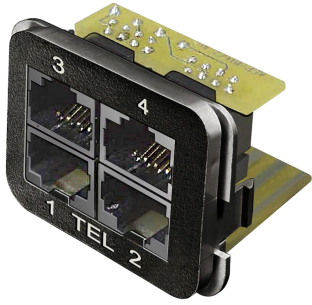

AMP CO Insert, voice applications, 4 x RJ45, black

Product Classification

Portfolio	NETCONNECT®
Brand	AMP CO™
Product Series	AMP CO
Product Type	Communication insert
Regional Availability	EMEA

General Specifications

Application	Phone (4x)
Color	Black
Interface Type	RJ45
Package Quantity	10
Packaging Type	Bag Box Carton
Total Ports, quantity	4

Mechanical Specifications

Outlet Orientation	Flat
---------------------------	------