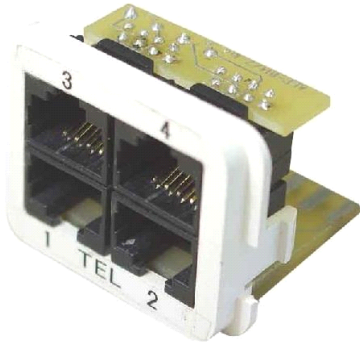

AMP CO Insert, voice applications, 4 x RJ45, white

Product Classification

Portfolio	NETCONNECT®
Brand	AMP CO™
Product Series	AMP CO
Product Type	Communication insert
Regional Availability	EMEA

General Specifications

Application	Phone (4x)
Color	White
Interface Type	RJ45
Package Quantity	10
Packaging Type	Bag Box Carton
Total Ports, quantity	4

Mechanical Specifications

Outlet Orientation	Flat
---------------------------	------