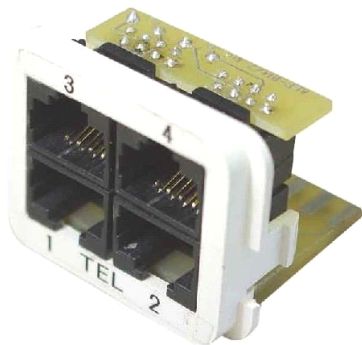

AMP CO Insert, voice applications, 4 x RJ45, Light almond

Product Classification

Portfolio	NETCONNECT®
Brand	AMP CO™
Product Series	AMP CO
Product Type	Communication insert
Regional Availability	EMEA

General Specifications

Application	Phone (4x)
Color	Light almond
Interface Type	RJ45
Package Quantity	10
Packaging Type	Bag Box Carton
Total Ports, quantity	4

Mechanical Specifications

Outlet Orientation	Flat
---------------------------	------