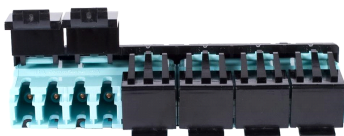

LazrSPEED® LC Multiport Shuttered Adapter, Aqua, Single Pack