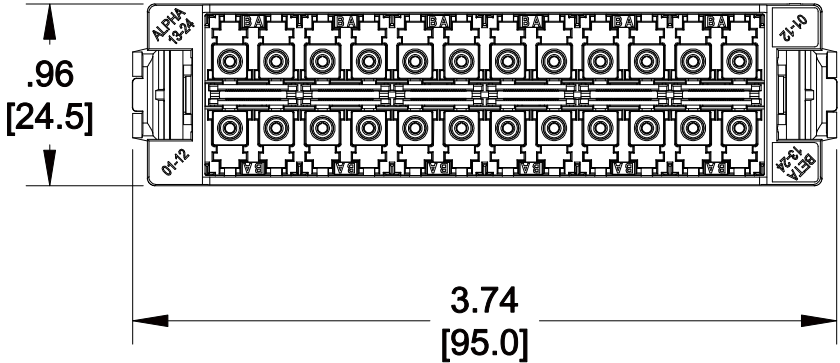

MATERIAL ID	DESCRIPTION
760115907	SYSTIMAX 360 DISTRIBUTION PANEL 24 LC, LazrSPEED® AQUA

NOTES:

- SEE SYSTIMAX CATALOG FOR PART NUMBER SUFFIXES TO INDICATE COLOR/PKG.
- SEE SYSTIMAX CATALOG FOR COMPLETE LIST OF PARTS RELATED TO THE USE OF THIS PRODUCT.
- DIMENSIONS IN PARENTHESES ARE IN METRIC[MM].
- PART INCLUDES:  
 (1) SUB-ASSEMBLY,BEZEL,24LC  
 (6) COVER;OTHER,SHUTTER,360IP,4F  
 (1) FACE PLATE,24LC BEZEL,AQUA,PRINTED  
 (1) INSTRUCTION SHEET,CONNECTOR CLEANING

360DP-24LC-LS	
<b>COMMScope, INC</b> OF NORTH CAROLINA	
SYSTIMAX® SOLUTIONS	
DRAWN BY JW	DWG NO 760115907
DATE 6/5/2013	APPROVED BY

REV	DATE	ECR	DESCRIPTION	APPROVED BY
1	6/5/13		INITIAL ISSUE	