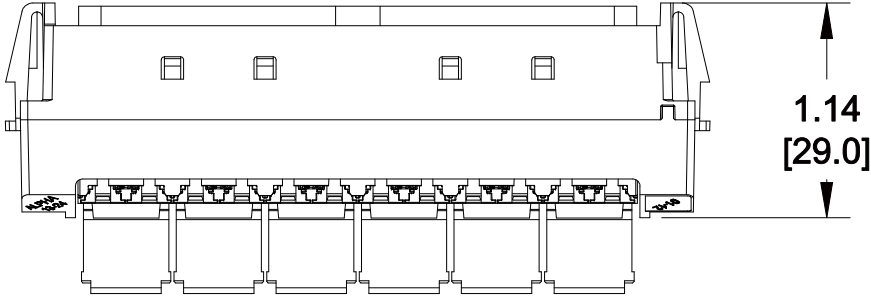

MATERIAL ID	DESCRIPTION
760115907	SYSTIMAX 360 DISTRIBUTION PANEL 24 LC, LazrSPEED® AQUA

NOTES:

- SEE SYSTIMAX CATALOG FOR PART NUMBER SUFFIXES TO INDICATE COLOR/PKG.
- SEE SYSTIMAX CATALOG FOR COMPLETE LIST OF PARTS RELATED TO THE USE OF THIS PRODUCT.
- DIMENSIONS IN PARENTHESES ARE IN METRIC[MM].
- PART INCLUDES:  
 (1) SUB-ASSEMBLY,BEZEL,24LC  
 (6) COVER;OTHER,SHUTTER,360IP,4F  
 (1) FACE PLATE,24LC BEZEL,AQUA,PRINTED  
 (1) INSTRUCTION SHEET,CONNECTOR CLEANING

360DP-24LC-LS	
<b>COMMScope, INC</b> OF NORTH CAROLINA	
SYSTIMAX® SOLUTIONS	
DRAWN BY JW	DWG NO 760115907
DATE 6/5/2013	APPROVED BY

REV	DATE	ECR	DESCRIPTION	APPROVED BY
1	6/5/13		INITIAL ISSUE	