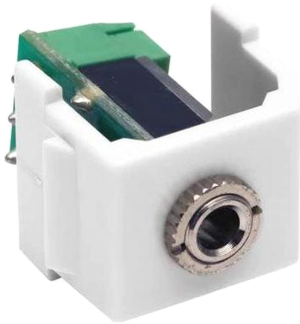

SL Series Mini-Headphone Insert, 3.5 mm stereo, screw terminal, almond

## General Specifications

<b>Color</b>	Light almond
<b>Interface Type</b>	3.5 mm jack
<b>Package Quantity</b>	1
<b>Total Ports, quantity</b>	1

## Dimensions

<b>Depth</b>	27.09 mm   1.07 in
<b>Height</b>	23.04 mm   0.91 in
<b>Width</b>	14.48 mm   0.57 in