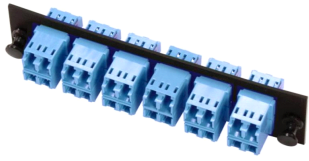

Fiber Optic Snap-In Adapter Pack, singlemode, LC, 24-fiber, blue, loaded

## General Specifications

<b>Interface</b>	LC
<b>Body Style</b>	Quad   Straight orientation
<b>Interface Feature</b>	Standard
<b>Adapter Color</b>	Blue
<b>Adapters, quantity, front</b>	6
<b>Color, front</b>	Black
<b>Package Quantity</b>	1
<b>Packaging Type</b>	Bag   Carton
<b>Total Ports, quantity, front</b>	24