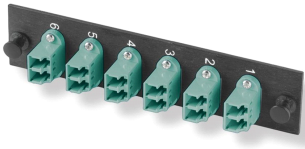

## Fiber Optic Adapter Pack, multimode, LC, duplex, 12-port, aqua

## Construction Materials

<b>Alignment Sleeve Material</b>	Ceramic
<b>Fiber Mode</b>	Multimode
<b>Finish</b>	Anodized
<b>Material Type</b>	Aluminum   Thermoplastic

## General Specifications

<b>Interface</b>	LC
<b>Body Style</b>	Duplex   Straight orientation
<b>Interface Feature</b>	Standard
<b>Adapter Color</b>	Aqua
<b>Adapters, quantity, front</b>	6
<b>Color, front</b>	Black
<b>Package Quantity</b>	1
<b>Packaging Type</b>	Bag   Carton
<b>Total Ports, quantity, front</b>	12