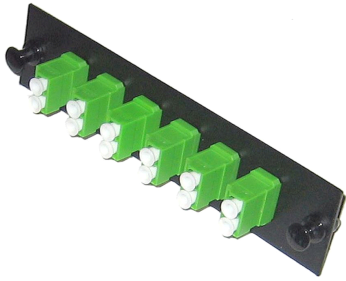

## Fiber Optic Adapter Pack, singlemode, LC, duplex, 12-port, green

## Construction Materials

<b>Alignment Sleeve Material</b>	Ceramic
<b>Fiber Mode</b>	Singlemode
<b>Finish</b>	Anodized
<b>Material Type</b>	Aluminum   Thermoplastic

## Dimensions

<b>Height</b>	29.21 mm   1.15 in
<b>Width</b>	129.54 mm   5.10 in

## General Specifications

<b>Interface</b>	LC
<b>Body Style</b>	Duplex   Straight orientation
<b>Interface Feature</b>	APC
<b>Adapter Color</b>	Green
<b>Adapters, quantity, front</b>	6
<b>Color, front</b>	Black
<b>Package Quantity</b>	1
<b>Packaging Type</b>	Bag   Carton
<b>Total Ports, quantity, front</b>	12